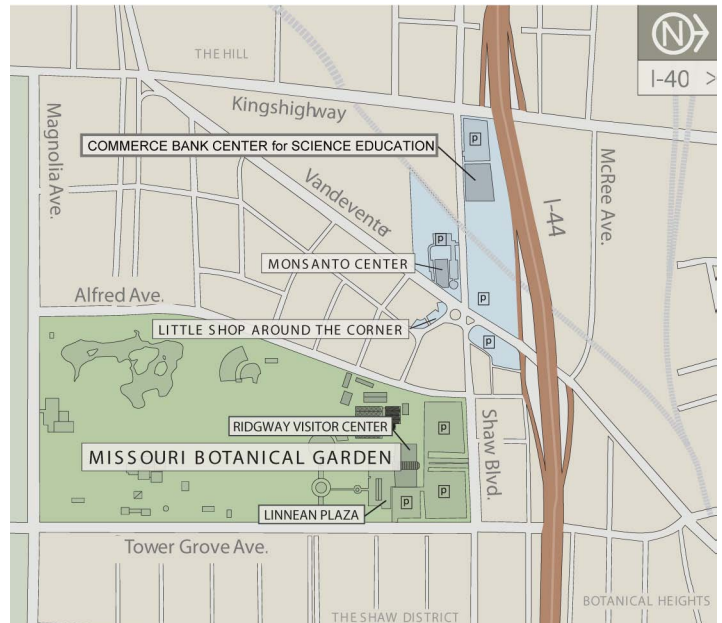

**Coming from Northbound Kingshighway:**

- From Kingshighway turn **RIGHT** (east) on Shaw
- Looking immediately to your **LEFT**, turn into the parking lot on your left – you've arrived. The lot is on the **WEST** side of the building

**Coming from Southbound Vandeventer:**

- From Vandeventer turn **RIGHT** (west) on Shaw
- Looking to your right, go past the first parking lot and entrance, over the railroad tracks, past the second parking lot & entrance and past the building
- Turn **RIGHT** into the next (west or Kingshighway side) parking lot

**Coming from Northbound Vandeventer:**

- From Vandeventer turn **LEFT** (west) on Shaw
- Looking to your right, go past the first parking lot and entrance, over the railroad tracks, past the second parking lot and entrance and past the building
- Turn **RIGHT** into the next (west or Kingshighway side) parking lot

### Parking:

- Park in the west lot which is the lot nearest Kingshighway, directly across Shaw Blvd. from O'Connell's Pub.