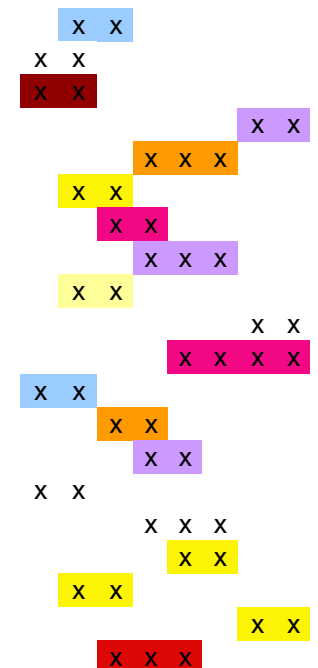

Perennials

Amsonia illustris*
Antennaria neglecta**
Asarum canadense
Aster oblongifolius*
Asclepias tuberosa
Baptisia sphaerocarpa
Callirhoe involucrata
Echinacea purpurea
Heuchera richardsonii
Heuchera parviflora
Hibiscus lasiocarpus
Iris cristata
Iris fulva
Liatris spicata
Polygonatum biflorum
Pycnanthemum tenuifolium
Rudbeckia fulgida var. umbrosa
Senecio obovatus
Solidago flexicaulis**
Spigelia marylandica

Shining bluestar
Prairie pussytoes
Wild ginger
Aromatic aster
Butterfly milkweed
Yellow wild indigo
Purple poppy mallow
Purple coneflower
Prairie alumroot
Littleflower alumroot
Rose mallow
Dwarf crested iris
Copper iris
Dense blazingstar
Soloman's seal
Slender mountain mint
Orange coneflower
Round-leaved groundsel
Zig-zag goldenrod
Indian pink

	Height (feet)	Spacing (feet)	Sun	Pt Sun	Pt Shade	Shade	Dry	Medium	Wet	Birds	Butterflies	Fall Color	Winter Interest	Aggressiveness
2-3	2.5	x	x	x			x	x	x		x	x	L	
2"	1	x	x	x			x	x				x	M	
6"	1			x	x	x	x						L	
2	1.5	x	x				x	x		x		x	M	
1-2	1.5	x					x	x			x		M	
2	2	x	x				x	x				x	L	
1-2	3	x	x				x	x					M	
2-3	1.5		x	x	x	x	x			x	x		L	
1	1	x	x	x	x	x	x			x		x	L	
1	1		x	x	x	x	x			x		x	L	
3-7	2.5	x	x	x			x	x		x	x		M	
1	1		x	x	x	x				x			L	
2-3	1.5	x	x				x	x	x				M	
2-3	1.5	x	x				x	x	x	x			L	
3-4	1.5		x	x	x	x	x				x		L	
2	1.5	x	x				x	x		x			L	
2	1.5	x	x				x	x	x	x		x	M	
6"	1			x	x	x	x			x		x	M	
2	1.5		x	x	x	x	x			x			L	
1-2	1.5			x	x	x	x			x			L