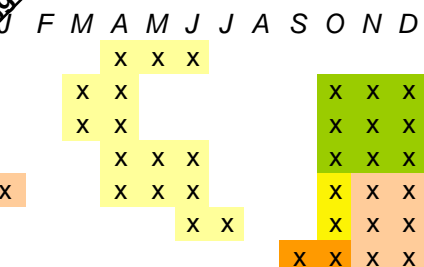

TOP PERFORMERS

Latin Name

Grasses/Sedges

Carex annectans
Carex albicans
Carex eburnea
Carex grayii
Carex muskingumensis
Diarrhena obovata
Sporobolus heterolepis

Common Name

Yellow Fox sedge
Oak sedge
Cedar sedge
Globe sedge
Palm sedge
Beak grass
Prairie dropseed

	Height (feet)	Spacing (feet)	Sun	Pt Sun	Pt Shade	Shade	Dry	Medium	Wet	Birds	Butterflies	Fall Color	Winter Interest	Aggressiveness
2-3	2	x	x	x			x	x	x			x	L	
10"	1	x	x	x	x	x	x					x	L	
6-8"	1			x	x	x	x					x	L	
1-2	1.5		x	x	x		x	x	x				L	
2.5	1.5	x	x	x	x		x	x	x			x	M	
2.5	1.5			x	x	x	x		x		x	x	M	
2-3	1.5	x				x	x		x			x	L	